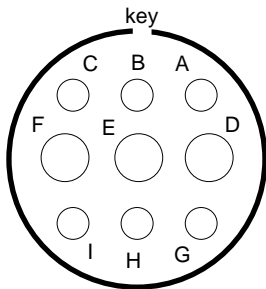

Cable Assembly Specification 68-0749-6

NOV P/N 18369453-001
 OEM P/N 68-0749-6
 29 JUN 2020

Cable Length: 72 inches tip to tip, -0, + 3 inches
 Operating range: -40C to +80C
 Cable Description: P/N 92-CMB SEC Power Link

Input/Output Connector

Cable Connector Front View
Canon 3106E24-11SB

Pin	Color	Gauge
A - Output Positive Sense	Blue	18
B - No Connection		
C - Output Negative Sense	White	18
D - Input Positive	Red	8
E - Housing Ground	Green	14
F - Input Negative	Black	8
G - Output Positive	Orange	12
H - Remote Turn On/Off	Yellow	18
I - Output Negative	Brown	12

REV	Changes	Prepared by	Date	Initials
A	Initial Release	CJ	3/4/2015	
B				
C				

SEC America, LLC		
S. Burlington, VT 05407		
Cable Assembly		
SIZE A	68-0749-6	REV A
DATE	March 4, 2016	SHEET 1 of 1
Drawn By:		CJ